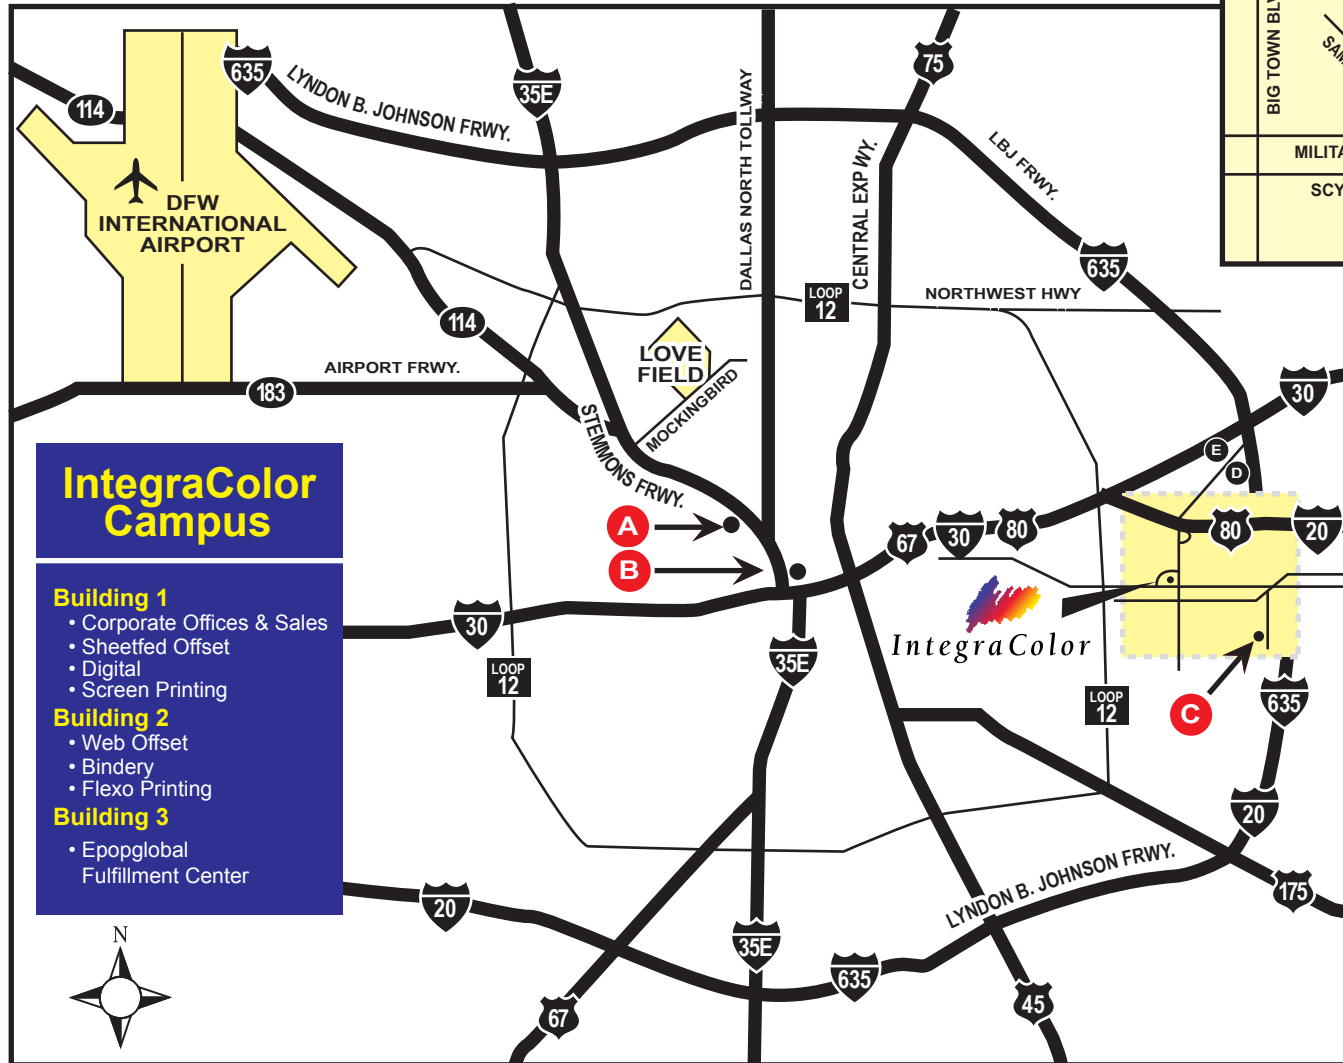

Directions to IntegraColor
3210 Innovative Way • Mesquite • Texas • (972) 289-0705

From DFW Airport North exit
 Take Highway Interstate 635-LBJ Frwy. eastbound to the Military Pkwy./Scyene Rd. exit and turn right. Follow Military Pkwy. to Town East Blvd. and turn right. Go 2 blocks to Innovative Way. Turn left on Innovative Way. The main plant is on the corner of Town East Blvd. and Innovative Way.

From DFW Airport South exit
 Take Highway 183 eastbound until it merges with Hwy. 114 and then 35E. Near the downtown area take the left fork that puts you on Highways 67, 30 and 80 eastbound. When Highways 30 and 80 split, take the right fork which is Highway 80. Exit at Town East Blvd. and turn left. Go to Innovative Way and turn right. The main plant is on the corner of Town East Blvd. and Innovative Way.

LOCAL HOTELS LUXURY

- A** WYNDHAM ANATOLE
 2201 Stemmons Frwy.
 (214) 748-1200
www.wyndham.com
- B** HYATT REGENCY-REUNION
 300 Reunion Blvd.
 (214) 651-1234
www.hyatt.com

MID-RANGE

- C** HAMPTON INN
 1700 Rodeo Dr.
 (972) 329-3100
www.hamptonmesquite.com
- D** FAIRFIELD INN by MARRIOTT
 4020 Towne Crossing Blvd.
 (972) 686-8286
www.fairfield.com
- E** COURT YARD by MARRIOTT
 2300 U.S. Hwy. 67 (I 30)
 (972) 681-3300
www.courtyard.com
- F** HOLIDAY INN EXPRESS
 21850 IH 635
 (972) 288-9900
www.hiexpress.com