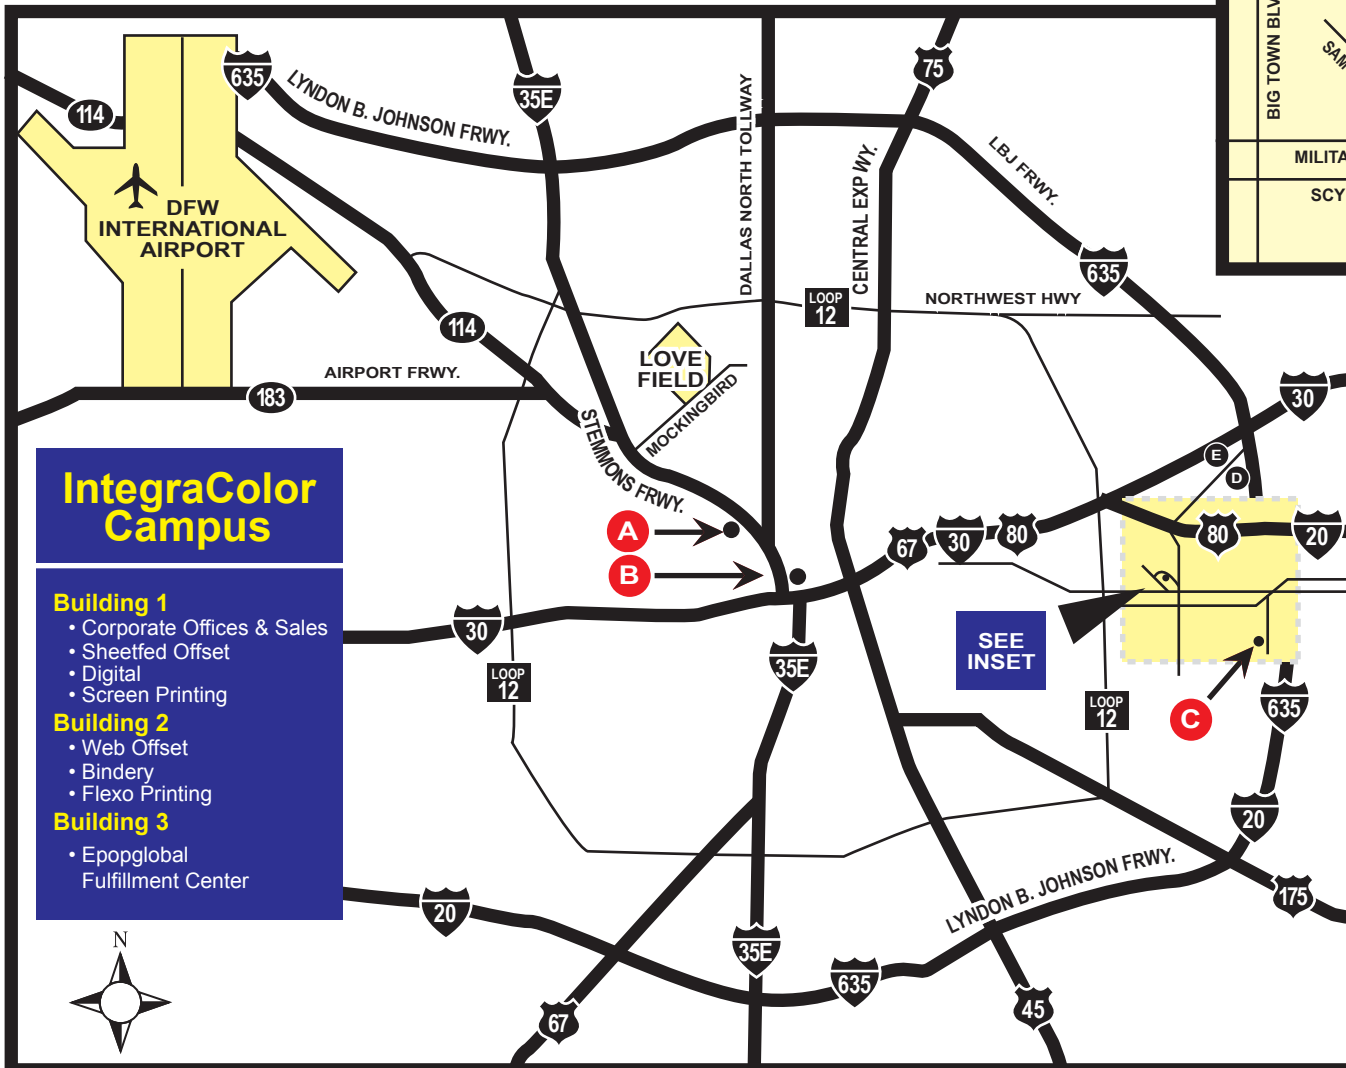

Directions to IntegraColor
3210 Innovative Way • Mesquite • Texas • (972) 289-0705

From DFW Airport North exit

Take Highway Interstate 635-LBJ Frwy. eastbound to the Military Pkwy./Scyene Rd. exit and turn right. Follow Military Pkwy. to Town East Blvd. and turn right. Go 2 blocks to Innovative Way. Turn left on Innovative Way. The main plant is on the corner of Town East Blvd. and Innovative Way.

From DFW Airport South exit

Take Highway 183 eastbound until it merges with Hwy. 114 and then 35E. Near the downtown area take the left fork that puts you on Highways 67, 30 and 80 eastbound. When Highways 30 and 80 split, take the right fork which is Highway 80. Exit at Town East Blvd. and turn right. Go to Innovative Way and turn right. The main plant is on the corner of Town East Blvd. and Innovative Way.

IntegraColor Campus

Building 1

- Corporate Offices & Sales
- Sheetfed Offset
- Digital
- Screen Printing

Building 2

- Web Offset
- Bindery
- Flexo Printing

Building 3

- Epopglobal Fulfillment Center

LOCAL HOTELS LUXURY

- A** WYNDHAM ANATOLE
2201 Stemmons Frwy.
(214) 748-1200
www.wyndham.com
- B** HYATT REGENCY-REUNION
300 Reunion Blvd.
(214) 651-1234
www.hyatt.com

MID-RANGE

- C** HAMPTON INN
1700 Rodeo Dr.
(972) 329-3100
www.hamptonmesquite.com
- D** FAIRFIELD INN by MARRIOTT
4020 Towne Crossing Blvd.
(972) 686-8286
www.fairfield.com
- E** COURT YARD by MARRIOTT
2300 U.S. Hwy. 67 (I 30)
(972) 681-3300
www.courtyard.com
- F** HOLIDAY INN EXPRESS
21850 IH 635
(972) 288-9900
www.hiexpress.com